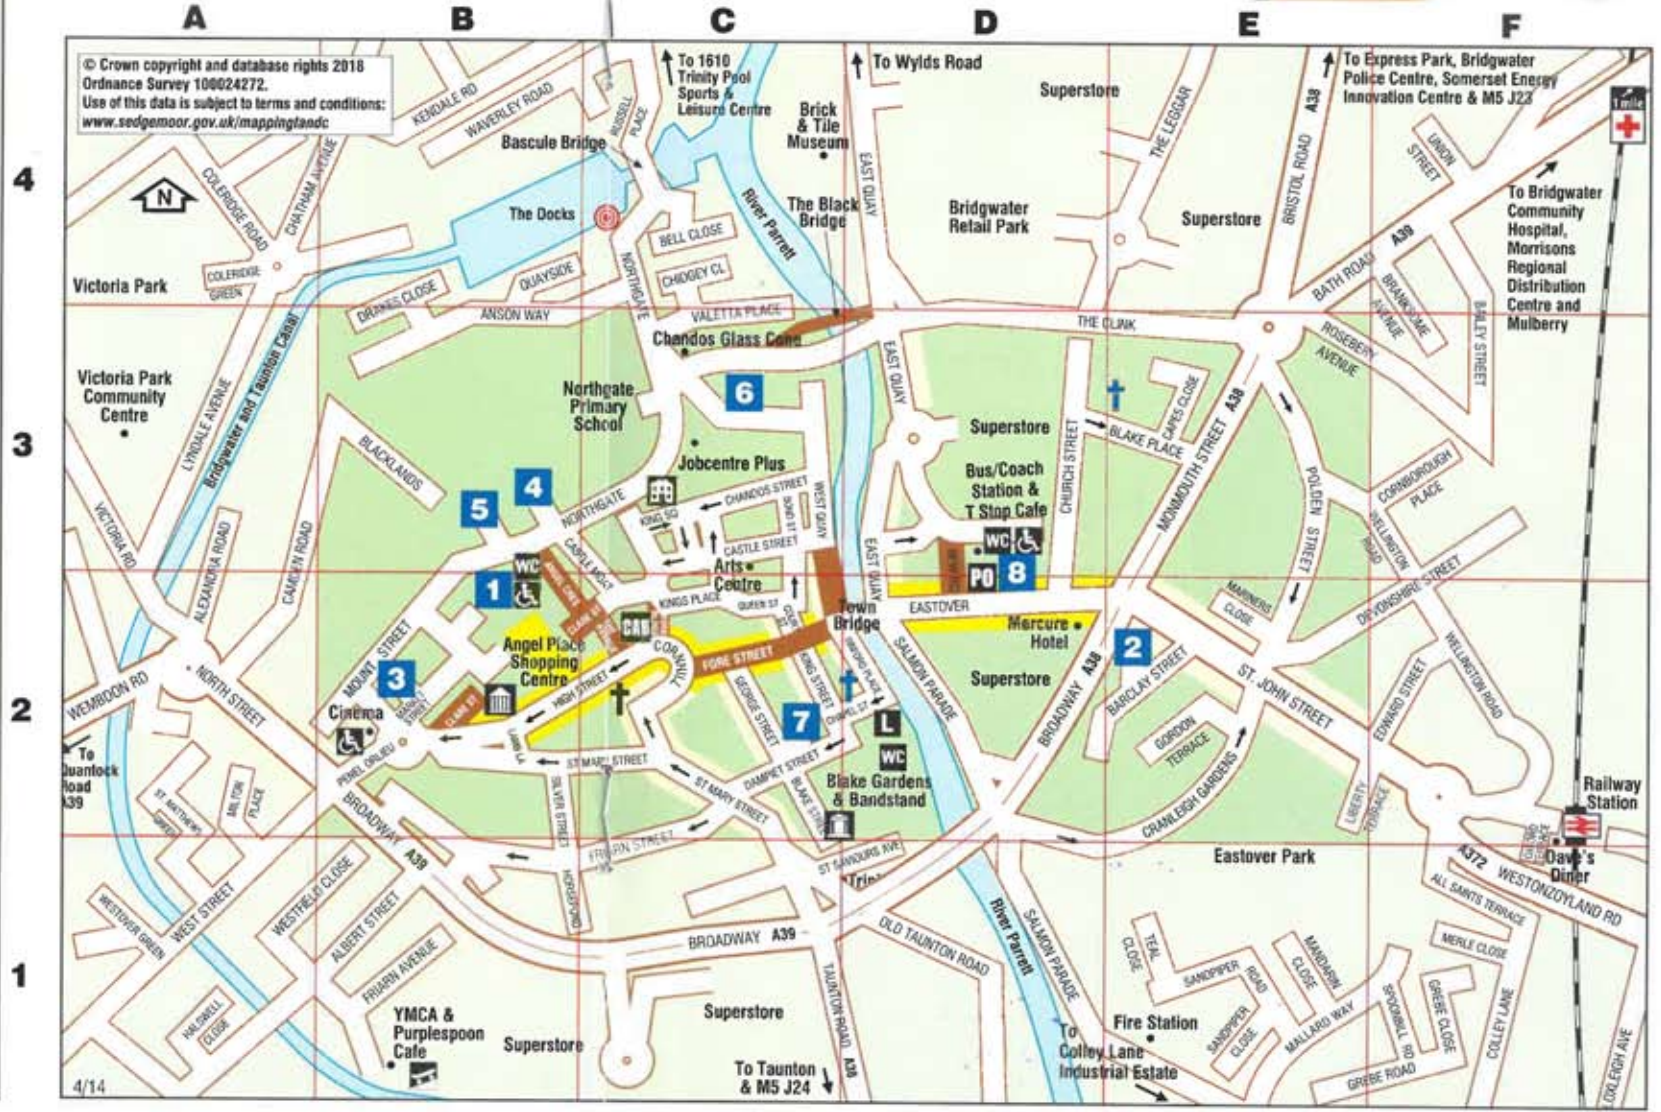

Bridgwater Town Centre Map

KEY

- Main Shopping Streets
- Other Shopping Areas
- Pedestrianised Streets
- One Way Streets
- Sedgemoor District Council, Somerset County Council & Bridgwater Police Office
- Sedgemoor Citizens Advice Bureau
- Blake Museum & Old Mill
- Post Office and National Express & Berrys Booking Point
- Bridgwater Library, Registry Office and National Express & Berrys Booking Point
- Town Hall, Theatre, Bridgwater Town Council Offices, local information & Carnival Centre and The Engine Room
- Toilets
- Accessible toilets
- Church
- Skatepark
- Bridgwater Buoy landmark

Key to Car Parks

		Type	No. of Spaces	Charges	Disabled Spaces	Motorcycles	CCTV
1	Angel Place	LS	384	M-S	8	✓	✓
2	Barclay Street	LS	63	M-S	3		
3	Market Street	LS	29	M-S	2	✓	✓
4	Mount Street (East)	LS	115	M-S	8	✓	✓
5	Mount Street (West)	LS	93	M-S	3	✓	✓
6	Northgate	LS	162	M-S	7	✓	✓
7	Dampiet Street	SS	49	M-S	2	✓	✓
8	Eastover	SS	11	M-S	2	✓	✓

LS - Long Stay SS - Short Stay
M-S - Monday to Saturday, 9:00am - 6:00pm

© Crown copyright and database rights 2018
Ordnance Survey 100024272.
Use of this data is subject to terms and conditions:
www.sedgemoor.gov.uk/mappinglandc